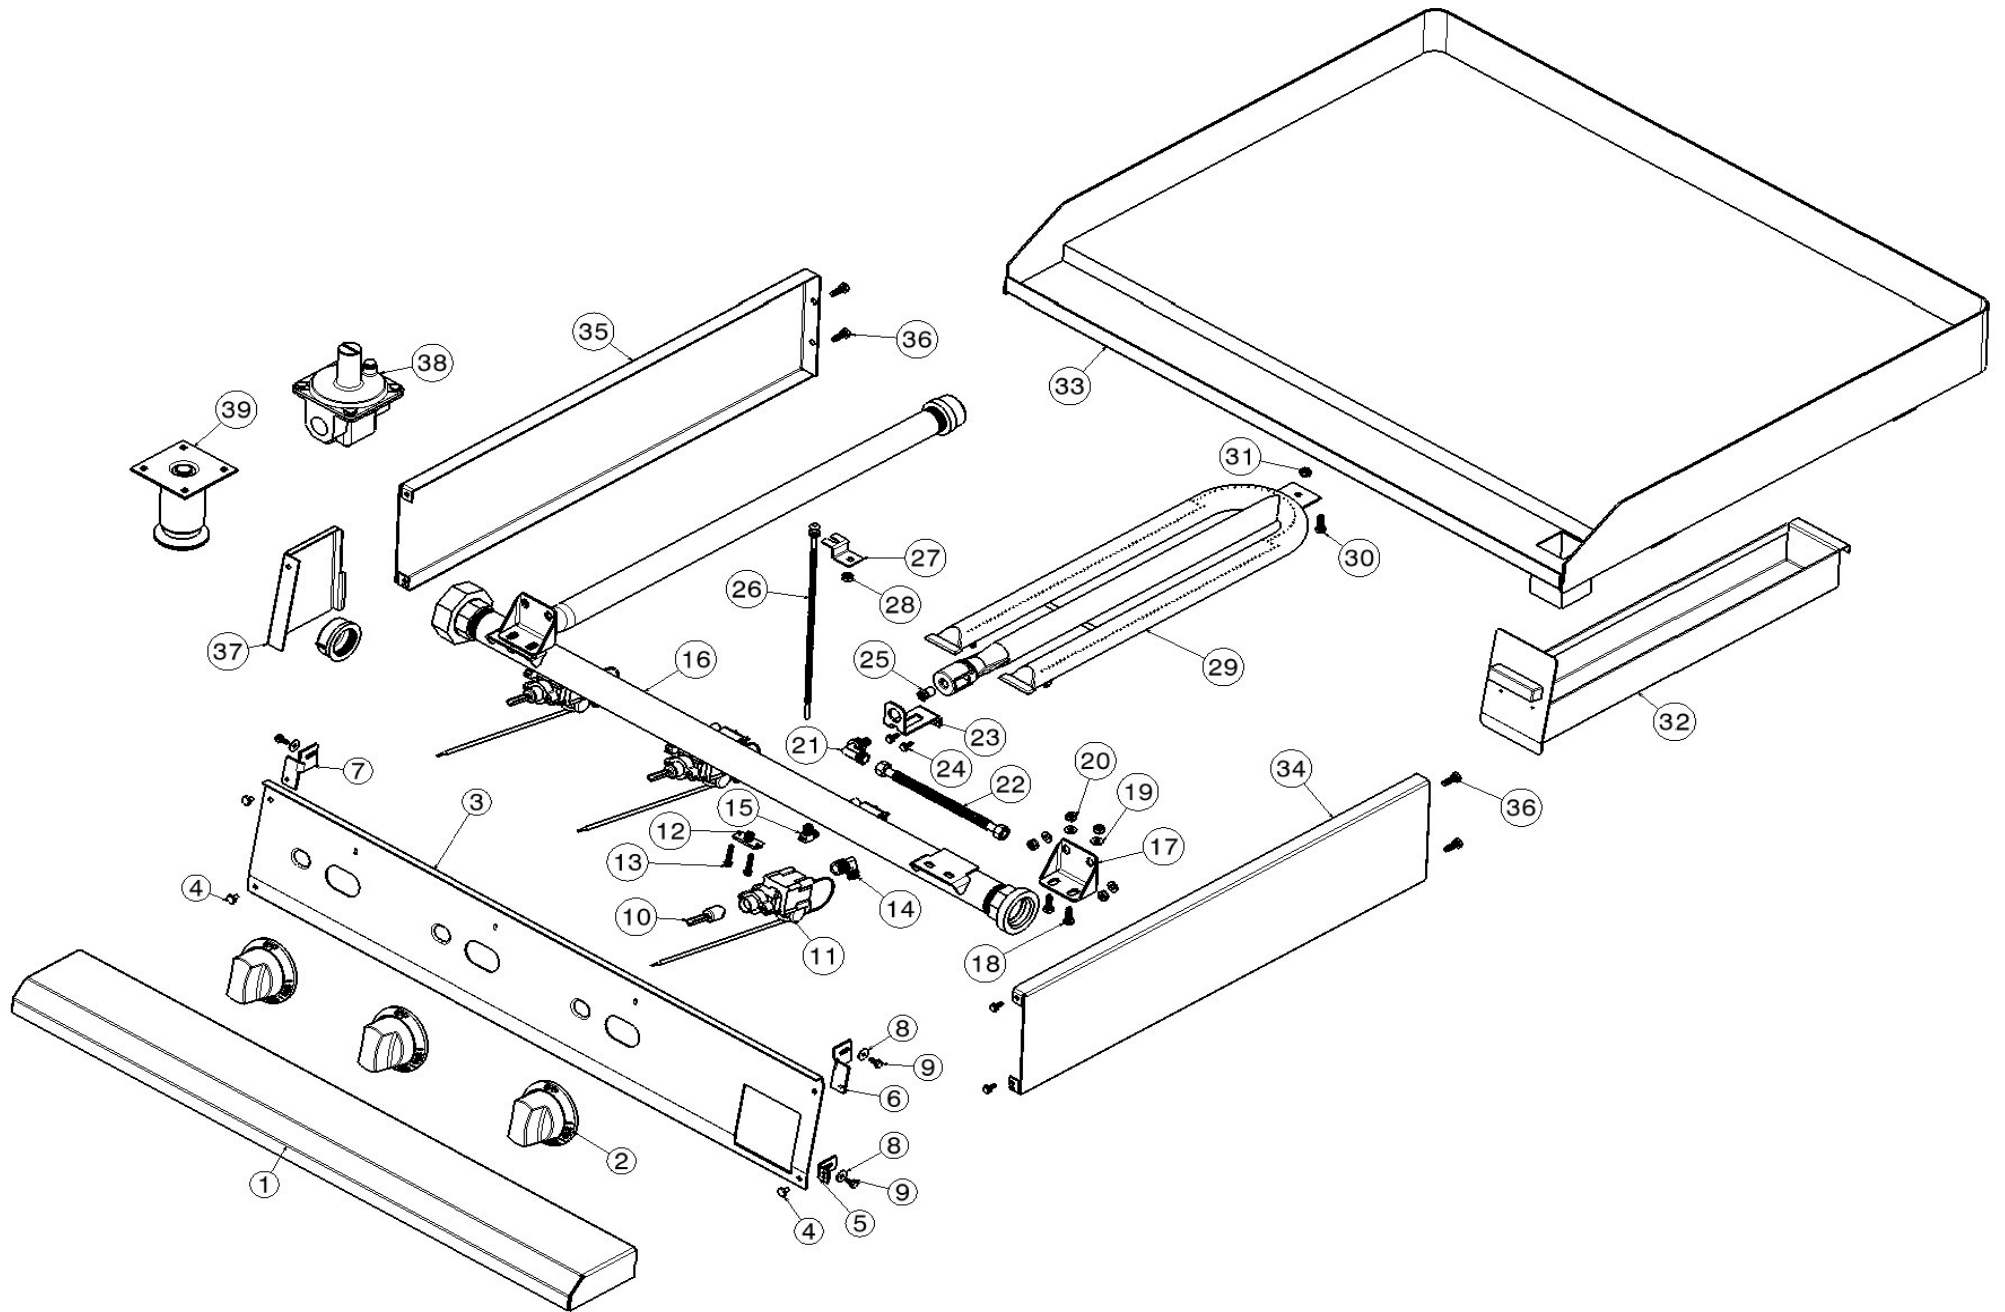

Manual Griddle	Model	Part Number	Part Description	V60G- /	V30G- /	V12G- /
				QTY	QTY	QTY
23		006907-000	BRACKET, ORIFICE ELBOW, STRAIGHT	6	4	3
24		010328-000	10-24 X 1/2" TY F W/HEX WASH	12	8	6
25		PB040057	ORIFICE HOOD #46 NG			
		PB040059	ORIFICE HOOD #54 LP			
26		010524-000	Pilot Assembly	6	4	3
27		006954-000	Pilot Bracket	6	4	3
28		010330-000	Nut, Plate Shelf	6	4	3
29		006902-000	Burner	6	4	3
30		PB040034	ORIFICE HOOD #50 NG			
		PB040062	ORIFICE HOOD #56 LP			
31		004974-000	Burner, Straight Tube			
32		PD020069	CAP SCREW 1/4-20 X 3/4 SS	6	4	3
33		010330-000	Nut, Plate Shelf	6	4	3
34		016555-000	SIDE, PNL, RH, RANGE TOP	1	1	1
35		016556-000	SIDE, PNL, LH, RANGE TOP	1	1	1
36		PD020069	Screw	8	8	8
37		010259-000	Manifold Cap Kit, LH	1	1	1
		010260-000	Manifold Cap Kit, RH	1	1	1
38		006546-000	Grease Can Assembly	2	2	1
		006678-000	HANDLE, GRS, CAN, GRIDDLE	2	2	1
		010511-000	SCREW M4 X 10, HX HD, S.S.	4	4	2
39		016572-000	Griddle Plate 60" w/ 2.5" Side Splash			
		012216-000	Griddle Plate 30" w/ 2.5" Side Splash			
		008775-000	Griddle Plate 12" w/ 2.5" Side Splash			
		016578-000	Griddle Plate 60" w/ 4" Side Splash			
		012230-000	Griddle Plate 30" w/ 4" Side Splash			
		012243-000	Griddle Plate 12" w/ 4" Side Splash			
40		012497-000	Regulator, 3/4" NG			
		014019-000	Regulator, 3/4" LP			
		012490-000	Regulator, 1" NG			
		014018-000	Regulator, 1" LP			
		012500-000	Regulator, 1 1/4" NG			
		014020-000	Regulator, 1 1/4" LP			
41		009088-000	4" Leg with mounting plate	4	4	4
		PD020069	CAP SCREW 1/4-20 X 3/4 SS	16	16	16

Griddle, Manual 72-48-36-24-18