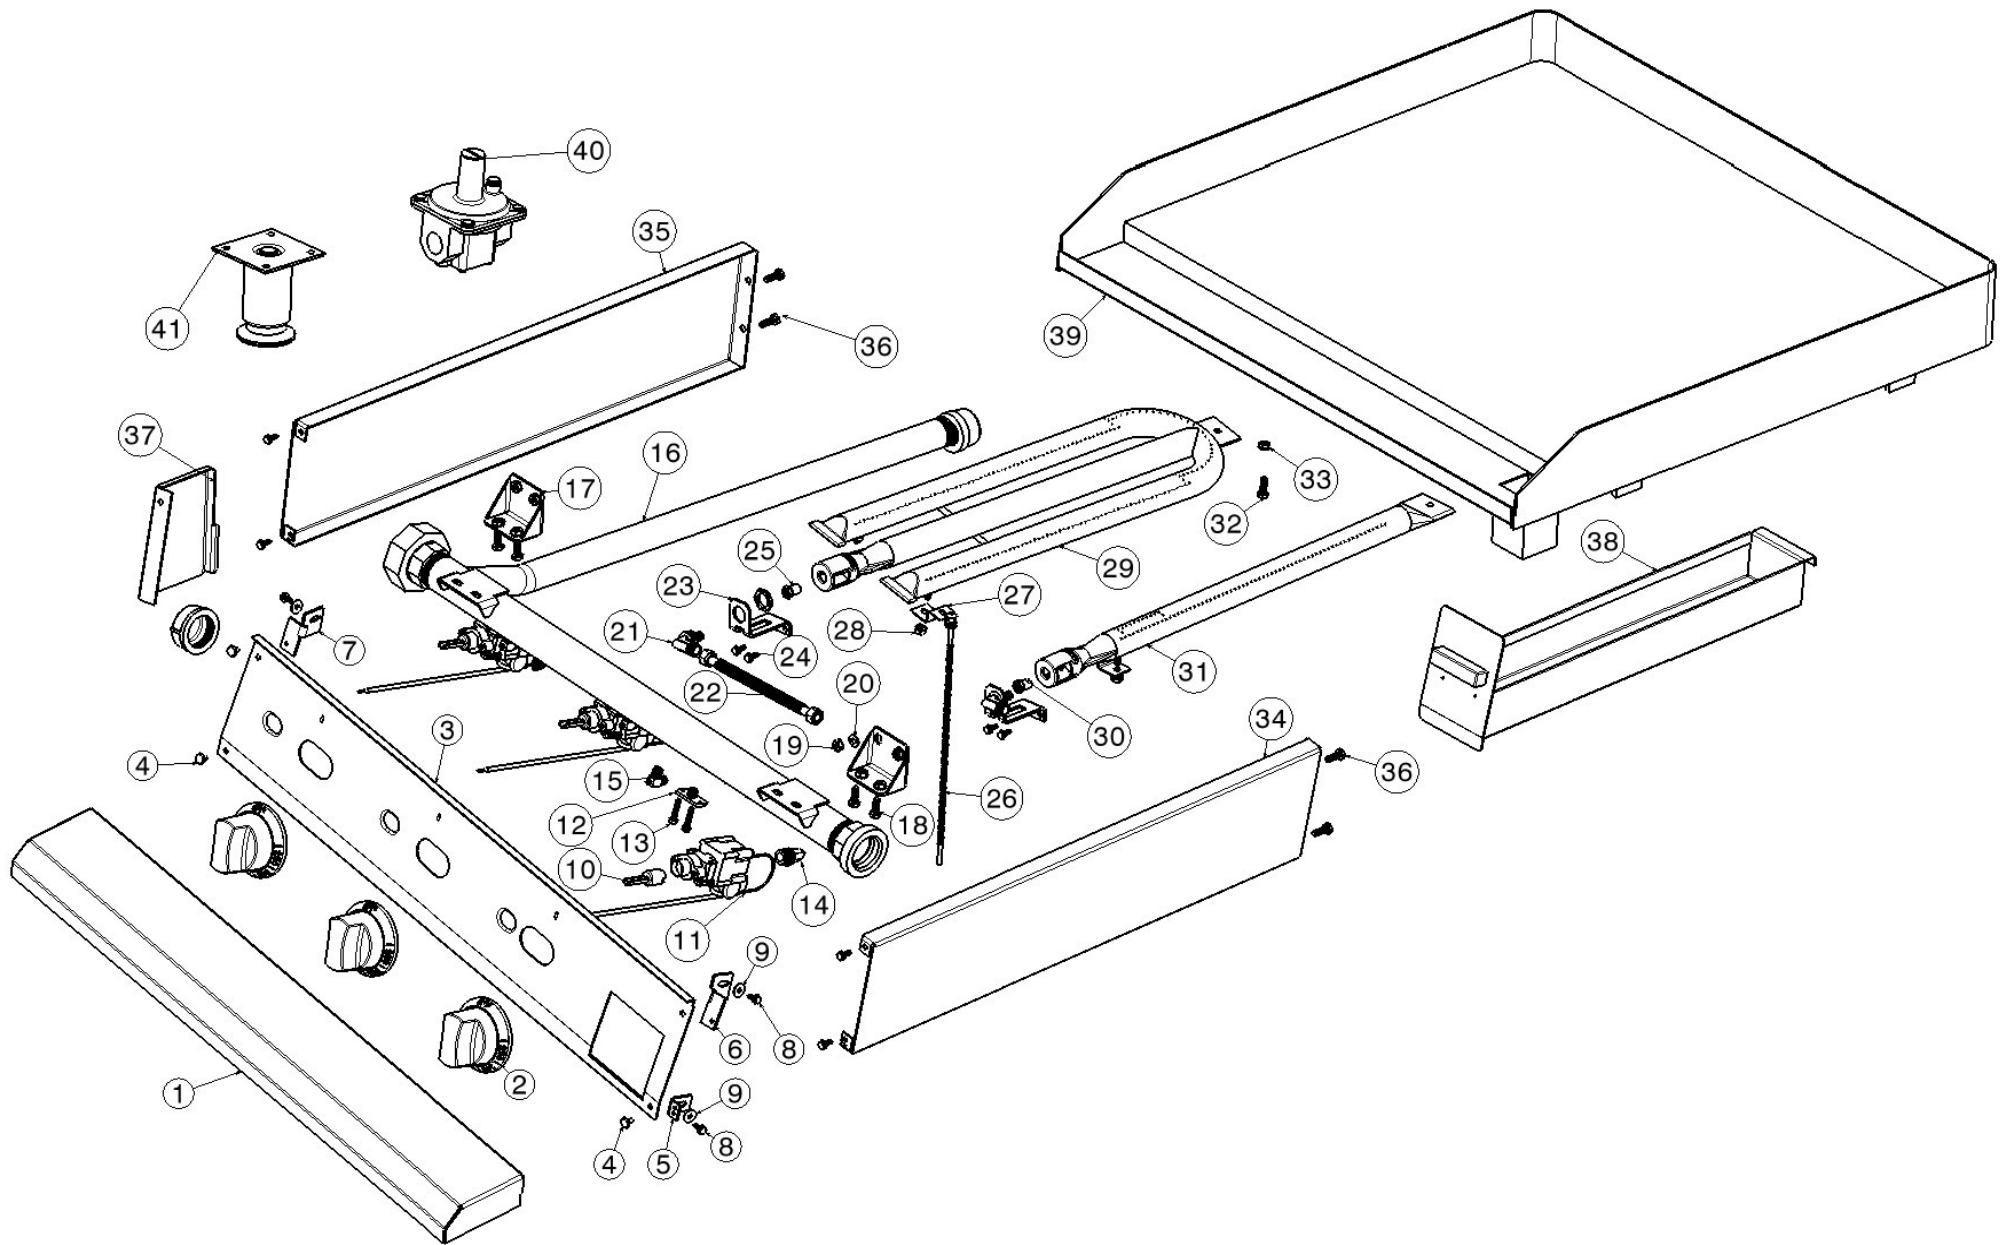

Griddle, Manual 60-30-12

**Manual
Griddle**

Model

V60G- —

V30G- —

V12G- —

	Part Number	Part Description	QTY	QTY	QTY
1	AV60PS	Plate Shelf, Standard 60"	1		
	AV30PS	Plate Shelf, Standard 30"		1	
	AV12PS	Plate Shelf, Standard 12"			1
	AV60PS6	Plate Shelf, 6" Deep 60"			
	AV30PS6	Plate Shelf, 6" Deep 30"			
	AV12PS6	Plate Shelf, 6" Deep 12"			
	AV60PS8	Plate Shelf, 8" Deep 60"			
	AV30PS8	Plate Shelf, 8" Deep 30"			
	AV12PS8	Plate Shelf, 8" Deep 12"			
	010539-000	Washer, Plate Shelf			
	010330-000	Nut, Plate Shelf			
2	011115-000	Knob, On-Off	6	4	3
	004705-000	Set Screw	6	4	3
	004706-000	Screw, Knob	24	16	12
3	016571-000	CONTROL, PNL, 60"GRIDDLE	1		
	013353-000	CONTROL, PNL, 30"GRIDDLE		1	
	008907-000	CONTROL, PNL, 12"GRIDDLE			1
4	PD020033	Screw, Front Panel	4	4	4
5	016114-000	Bracket, Front Panel Bottom	2	2	2
6	016113-000	Bracket, Front Panel Top RH	1	1	1
7	016120-000	Bracket, Front Panel Top LH	1	1	1
8	010328-000	Screw, Bracket	4	4	4
9	M0270528	Washer	4	4	4
11	006525-000	VALVE, GAS, COMM, ON-OFF	6	3	1
14	011360-000	FITTING, 1/2-14 NPT x 3/8 CC	6	4	3
15	004839-000	PILOT SHUT OFF	6	4	3
16	009661-000	MANIFOLD, 30" BROILER, LH REAR GAS ASM	2	1	
	011069-000	MANIFOLD, 12" BROILER, LH REAR GAS ASM			1
	010158-000	1/8" NPT PLUG			
17	005011-000	BRACKET, MANIFOLD	4	4	2
18	PD020069	CAP SCREW 1/4-20 X 3/4 SS	8	8	4
19	010330-000	1/4"-20 (L:3/16", W:7/16") LOCK NUT	8	8	4
20	010539-000	WASHER, .266 x .563, S.S.	8	8	4
21	010349-000	Orifice Holder	6	4	3
	010533-000	NUT LOCK 3/4-16, BRASS	6	4	2
22	009392-000	TUBING, FLEX, SST, 3/8cc X 8"	6	4	3