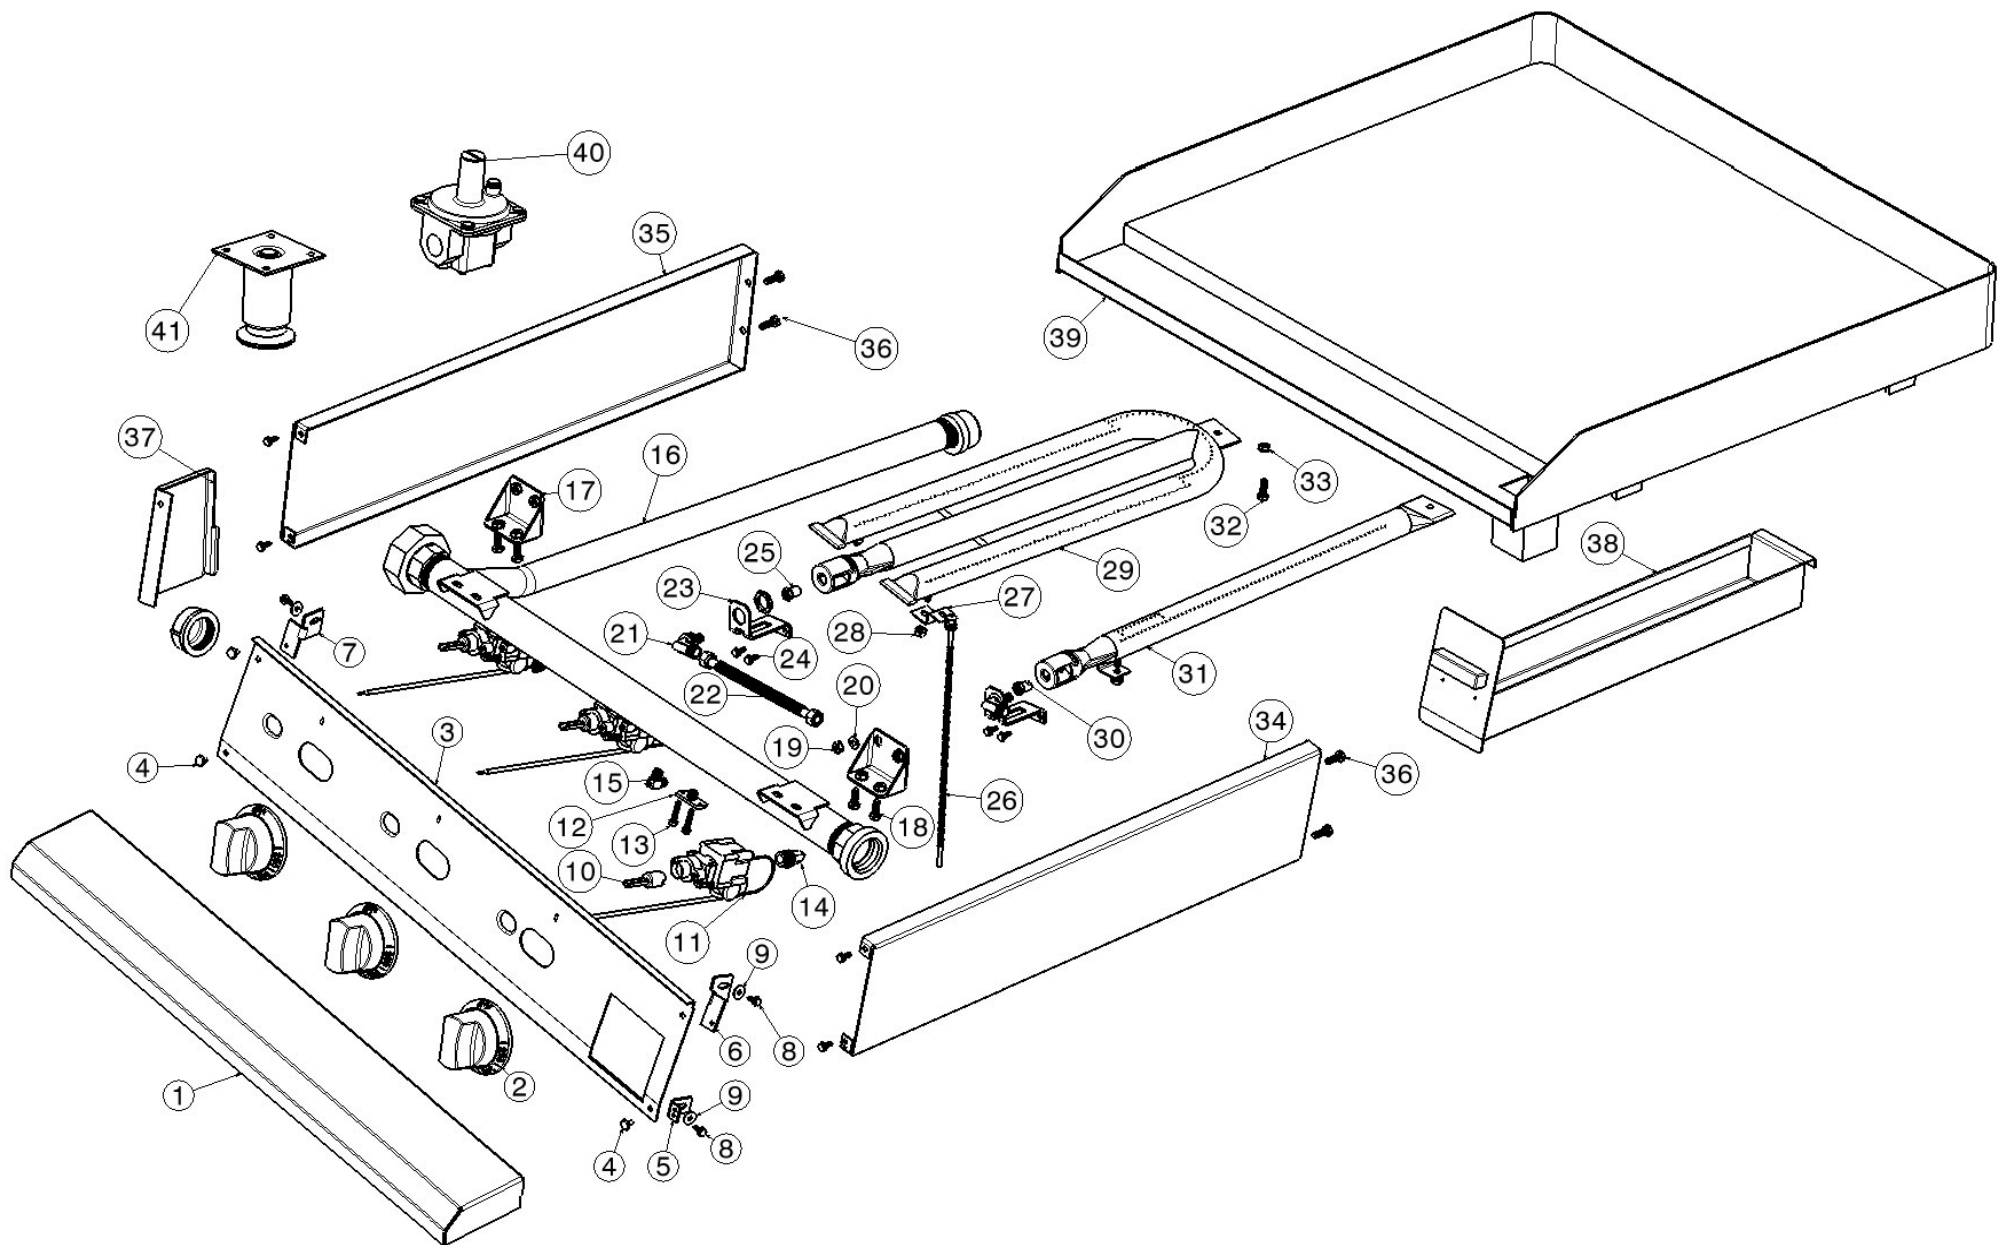

# Griddle Thermostatically Controlled 60-30-12

**T-Stat  
Griddle**

**Model**

V60T- /

V30T- /

V12T- /

	Part Number	Part Description	QTY	QTY	QTY
1	AV60PS	Plate Shelf, Standard 60"	1		
	AV30PS	Plate Shelf, Standard 30"		1	
	AV12PS	Plate Shelf, Standard 12"			1
	AV60PS6	Plate Shelf, 6" Deep 60"			
	AV30PS6	Plate Shelf, 6" Deep 30"			
	AV12PS6	Plate Shelf, 6" Deep 12"			
	AV60PS8	Plate Shelf, 8" Deep 60"			
	AV30PS8	Plate Shelf, 8" Deep 30"			
	AV12PS8	Plate Shelf, 8" Deep 12"			
	010539-000	Washer, Plate Shelf			
	010330-000	Nut, Plate Shelf			
2	010991-000	RANGE TOP KNOB ASSEMBLY, T-STAT	6	4	3
	004705-000	10-24x1.25 SET SCREW	6	4	3
3	016571-000	CONTROL, PNL, 60"GRIDDLE	1		
	013353-000	CONTROL, PNL, 30"GRIDDLE		1	
	008907-000	CONTROL, PNL, 12"GRIDDLE			1
4	PD020033	Screw, Front Panel	4	4	4
5	016114-000	Bracket, Front Panel Bottom	2	2	2
6	016113-000	Bracket, Front Panel Top RH	1	1	1
7	016120-000	Bracket, Front Panel Top LH	1	1	1
8	010328-000	Screw, Bracket	4	4	4
9	M0270528	Washer	4	4	4
10	011401-000	ADAPTOR, KNOB, T-STAT BJWA	6	3	1
11	008380-000	THERMOSTAT BJWA, GRIDDLE	6	3	1
12	012489-000	INLET FLANGE NIPPLE	6	4	3
13	012491-000	SCREW10-24x1 ZN PL HEX SLOT LOCK WASH	12	8	6
14	011360-000	FITTING, 1/2-14 NPT x 3/8 CC	6	4	3
15	004839-000	PILOT SHUT OFF	6	4	3
16	009661-000	MANIFOLD, 30" BROILER, LH REAR GAS ASM	2	1	
	011069-000	MANIFOLD, 12" BROILER, LH REAR GAS ASM			1
	010158-000	1/8" NPT PLUG			
17	005011-000	BRACKET, MANIFOLD	4	4	2
18	PD020069	CAP SCREW 1/4-20 X 3/4 SS	8	8	4
19	010330-000	1/4"-20 (L:3/16", W:7/16") LOCK NUT	8	8	4
20	010539-000	WASHER, .266 x .563, S.S.	8	8	4
21	010349-000	Orifice Holder	6	4	3
	010533-000	NUT LOCK 3/4-16, BRASS	6	4	2
22	009392-000	TUBING, FLEX, SST, 3/8cc X 8"	6	4	3