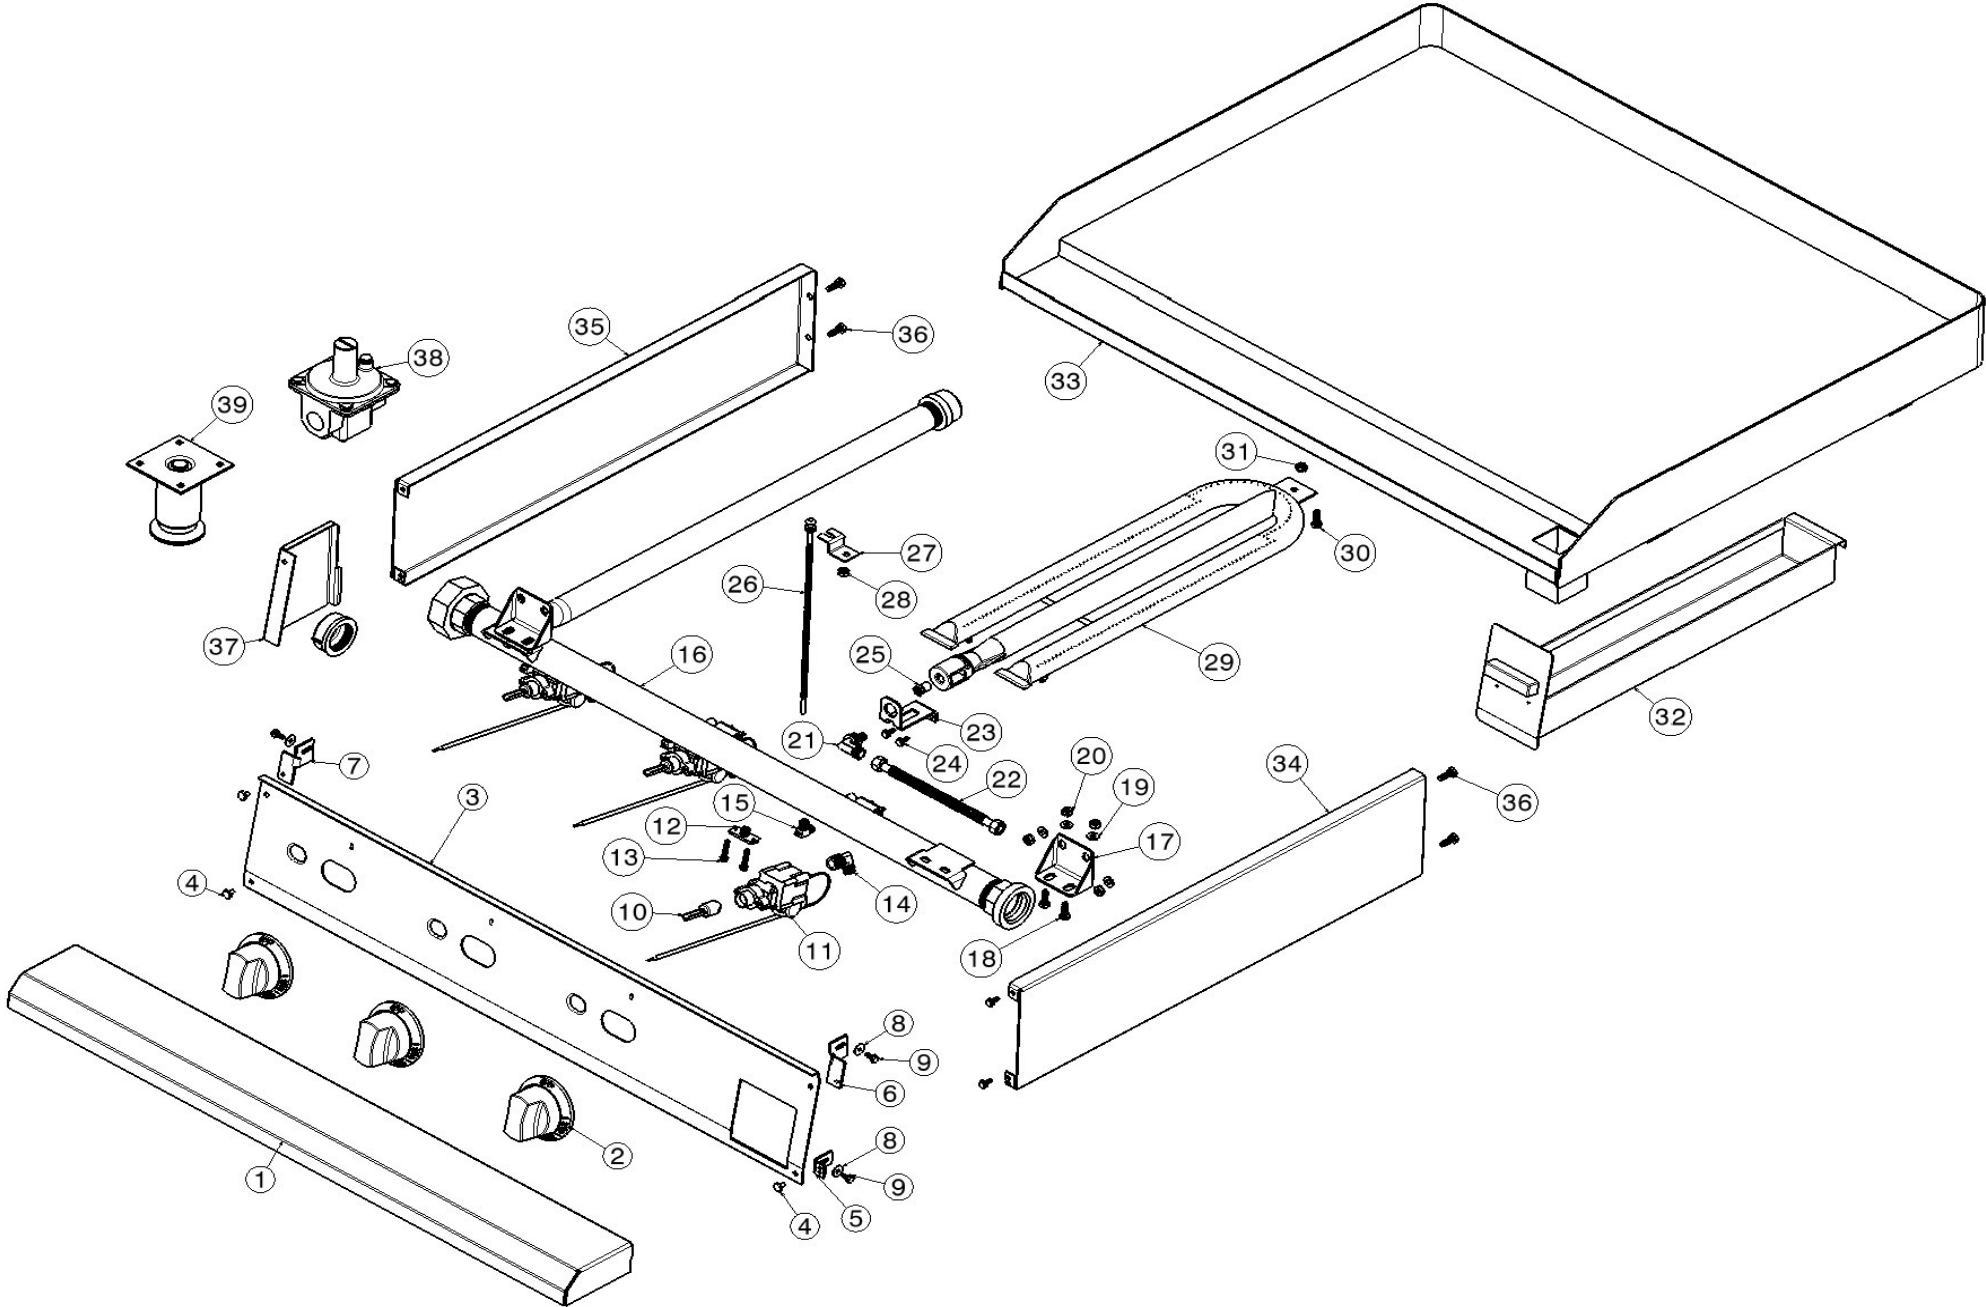

**T-Stat
Griddle**

Model

V60T- /

V30T- /

V12T- /

	Part Number	Part Description	QTY	QTY	QTY
23	006907-000	BRACKET, ORIFICE ELBOW, STRAIGHT	6	4	3
24	010328-000	10-24 X 1/2" TY F W/HEX WASH	12	8	6
25	PB040057	ORIFICE HOOD #46 NG			
	PB040059	ORIFICE HOOD #54 LP			
26	010524-000	Pilot Assembly	6	4	3
27	006954-000	Pilot Bracket	6	4	3
28	010330-000	Nut, Plate Shelf	6	4	3
29	006902-000	Burner	6	4	3
30	PB040034	ORIFICE HOOD #50 NG			
	PB040062	ORIFICE HOOD #56 LP			
31	004974-000	Burner, Straight Tube			
32	PD020069	CAP SCREW 1/4-20 X 3/4 SS	6	4	3
33	010330-000	Nut, Plate Shelf	6	4	3
34	016555-000	SIDE, PNL, RH, RANGE TOP	1	1	1
35	016556-000	SIDE, PNL, LH, RANGE TOP	1	1	1
36	PD020069	Screw	8	8	8
37	010259-000	Manifold Cap Kit, LH	1	1	1
	010260-000	Manifold Cap Kit, RH	1	1	1
38	006546-000	Grease Can Assembly	2	2	1
	006678-000	HANDLE, GRS, CAN, GRIDDLE	2	2	1
	010511-000	SCREW M4 X 10, HX HD, S.S.	4	4	2
39	016572-000	Griddle Plate 60" w/ 2.5" Side Splash			
	012216-000	Griddle Plate 30" w/ 2.5" Side Splash			
	008775-000	Griddle Plate 12" w/ 2.5" Side Splash			
	016578-000	Griddle Plate 60" w/ 4" Side Splash			
	012230-000	Griddle Plate 30" w/ 4" Side Splash			
	012243-000	Griddle Plate 12" w/ 4" Side Splash			
40	012497-000	Regulator, 3/4" NG			
	014019-000	Regulator, 3/4" LP			
	012490-000	Regulator, 1" NG			
	014018-000	Regulator, 1" LP			
	012500-000	Regulator, 1 1/4" NG			
	014020-000	Regulator, 1 1/4" LP			
41	009088-000	4" Leg with mounting plate	4	4	4
	PD020069	CAP SCREW 1/4-20 X 3/4 SS	16	16	16

Griddle Thermostatically Controlled 72-48-36-24-18