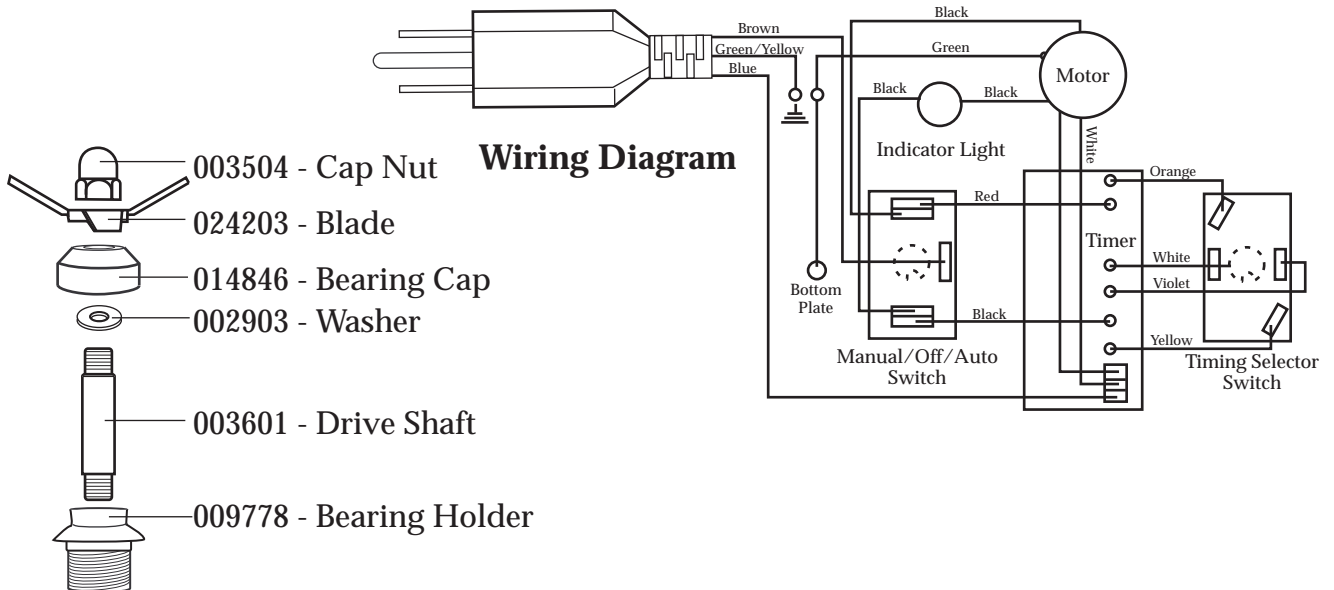

Illustration #	Part #	Description
37	014611	Screw
38	012898	Washer /stainless steel
43	001856	Keq Nut
40	014798	Lock Washer
41	501112	Timer
42	010955	Washer
43	015097	Hex Nut
44	013659	Sems 2 Req.'d
45	002943	Washer 2 Req.'d
46	013731	Cable Tie 2 Req.'d
47	501111	Cord Set
48	012369	Keq Nut
49	014553	Cable Clamp
50	007558	Screw
51	015280	Eyelet
52	501363	Bottom Plate with Screen
53	002881	Keq Nut
54	013270	Screw
55	002891	Foot 3 Req.'d
56	003569	Screw 3 Req.'d
57	016211	Foot Plug 3 Req.'d