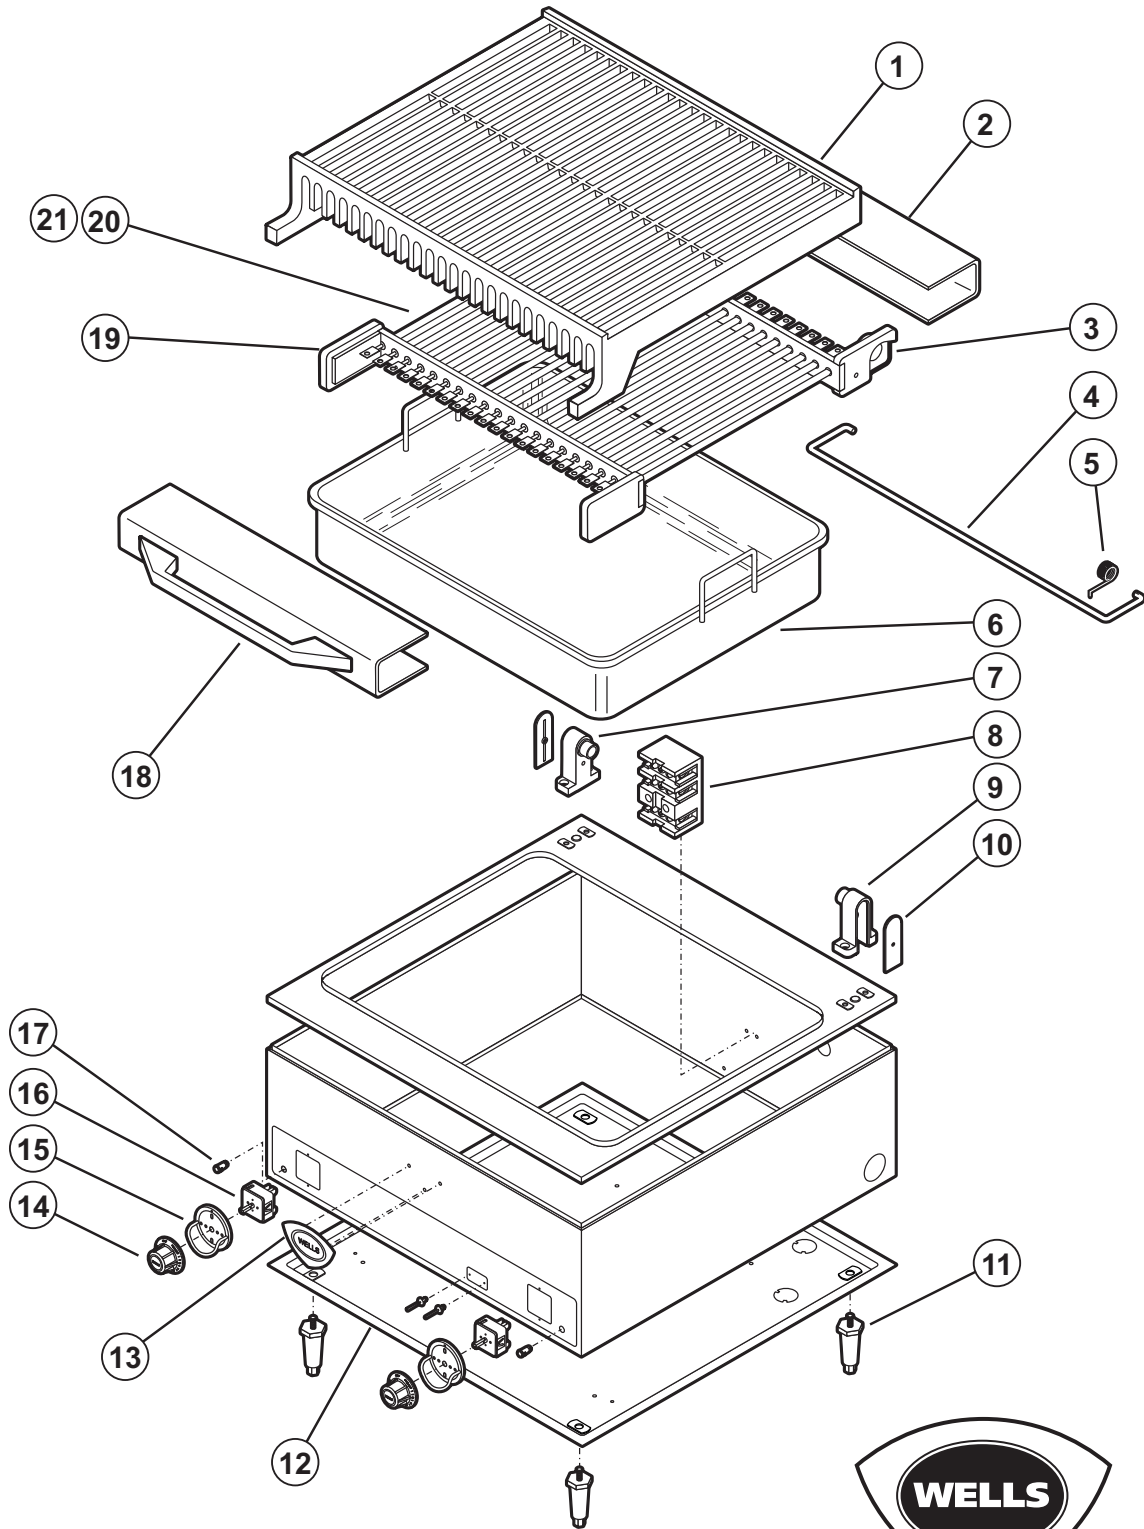

# EXPLODED VIEW & PARTS LIST

## COUNTERTOP ELECTRIC

**Model:** B40 Electric Charbroiler

PL161

IL1728 Rev. B 4/20/12

161 2M-303672 OpManual for Countertop Electric Charbroilers

## EXPLODED VIEW & PARTS LIST

B40 Electric Charbroiler				
Fig No	Part No	Qty	Description	Application
1	WS-21707	1	BROILER GRATE B40/B406	
2	H6-32728	1	COVER RR ELEM ASS	
3	WS-57509	1	CASTING ASSY ELEM REAR	
4	WS-52729	1	ROD SUPPORT B40 406	
5	2P-32428	1	SPRING SUPPORT ROD	
6	H6-35594	1	PAN GREASE B40	
7	2A-32840	1	L PIVOT BRKT(use mount screw 2C-33890)	
8	2E-37465	1	TERM BLOCK 3 POLE 85AMP	208/240V
	2E-40310		TERM BLOCK 4POLE 75AMP	B40-400V
9	2A-32841	1	R PIVOT BRKT(use mount screw 2C-33890)	
10	2A-32806	2	COVER PIVOT BRKT	
11	2A-Z0314	4	FEET 4" DIE CAST.	
	2A-30586		FEET ADJ 4" GRAY PLASTIC	
12	H6-Z12082	2	BASE, SHELL	
13	2M-300534	1	TRADEMARK DOMED LABEL	
14	2R-30371	2	KNOB ASSY WARMERS	
15	D8-30256	2	TRIM RING ASSY	
16	2E-34593	2	SW INF 240V B CAM 13/16S	
17	2J-30516	2	LIGHT SIGNAL AMBER M3938P	
18	WS-500686	1	KIT HANDLE B40/B406	
	2R-300666		HANDLE BROILERS DIE CASET	
19	WS-57508	1	CASTING ASSY ELEM FRONT	
20	WS-52722	1	ELEM ASSY 208V B40 / B406	
	WS-52723		ELEM ASSY 240V B40 / B406	
	DD-503811		ELEM ASSY B40EU 220/380V	B40-400V
21	WS-50007	24	ELEM 104V 225W BROILER	B40-208V
	WS-50005		ELEM 120V 225W BROILER	B40-240V
	2N-303805		ELEM 110V 225W BROILER	B40-400V