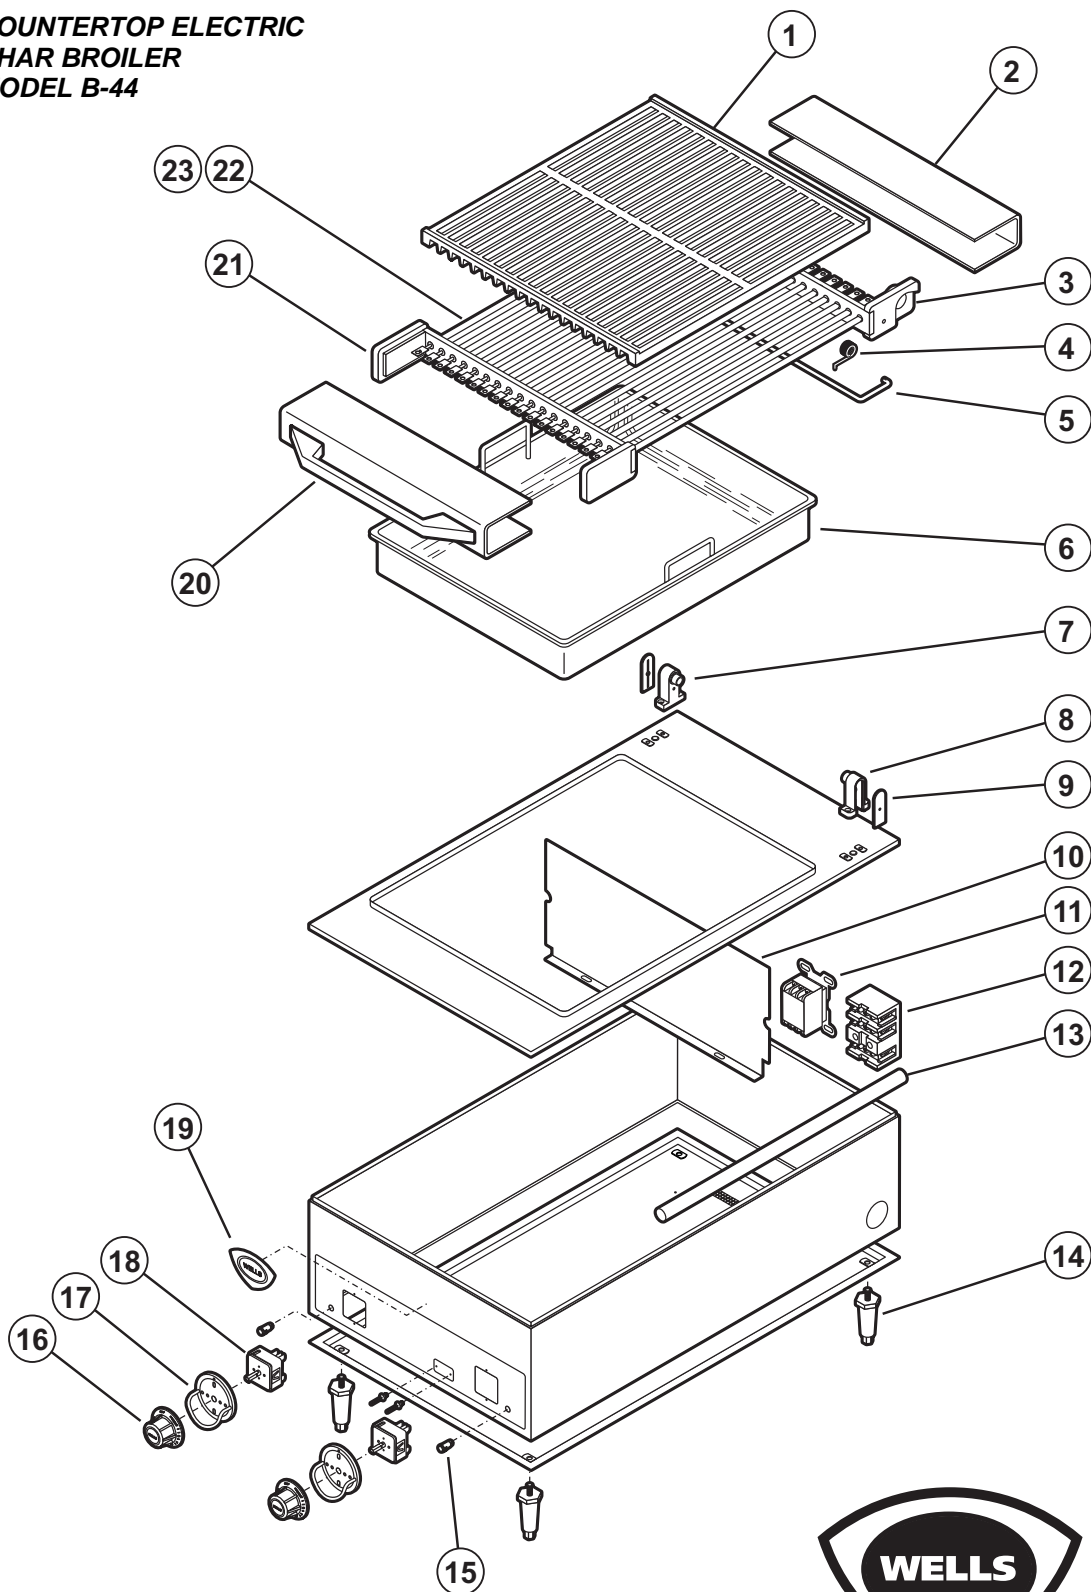

EXPLODED VIEW & PARTS LIST

**COUNTERTOP ELECTRIC
CHAR BROILER
MODEL B-44**

Model: B44 Electric Charbroiler

PL161

IL1729 Rev. A 4/14/09

161 2M-303672 Opl/annual for Countertop Electric Charbroilers

EXPLODED VIEW & PARTS LIST

B44 Electric Charbroiler				
Fig No	Part No	Qty	Description	Application
1	H6-38623	1	GRATE AS RECD BROILER	
2	H6-32740	1	COVER RR ELEM ASSY B44	
3	WS-57507	1	CASTING ASSY ELEM REAR	
4	2P-32428	1	SPRING SUPPORT ROD	
5	2A-34061	1	ROD HEAD SUUORT B44/B446	
6	H6-35593	1	PAN GREASE B44-50	
7	2A-32840	1	L PIVOT BRKT (use mount screw 2C-33890)	
8	2A-32841	1	R PIVOT BRKT (use mount screw 2C-33890)	
9	2A-32806	2	COVER PIVOT BRKT	
10	E7-37893	1	COVER ACCESS F101 ROHS	
11	2E-Z14960	1	CONTACTOR 40A 208/240COIL	
12	WS-50131	1	TERM BLK KIT 3-POLE 85AMP	208/240
	2E-4310		TERM BLOCK 4POLE 75AMP	B44-400
13	DD-52128	1	TUBING TIMER WIRES F3672	
14	2A-Z0314	4	FEET 4" DIE CAST.	
	2A-30586	4	FEET ADJ 4" GRAY PLASTIC	
15	2J-30516	2	LIGHT SIGNAL AMBER M3938P	
16	2R-30371	2	KNOB ASSY WARMERS	
17	D8-30256	2	TRIM RING ASSY	
18	2E-34593	2	SW INF 240V B CAM 13/16S	
19	2M-300534	1	TRADEMARK DOMED LABEL	
20	WS-500687	1	KIT HANDLE B44/446 B50/506	
	2R-300666	1	HANDLE BROILERS DIE CASTE	
21	WS-57506	1	CASTING ASSY ELEM FRNT	
22	WS-52737	1	ELEM ASSY 208V BASE B44, B50	
	WS-52738		ELEM ASSY 240V B44,50 BASE	
	H6-303816		ELEMENT ASSY B44 EU	B44-400
23	WS-50020	18	ELEM 104V 300W BROILER	
	WS-50019		ELEM 115V 300W BROILER	
	2N-303802UL		ELEM 110W 300W BROILER	B44-400
NI	2E-35635	2	CAPCTR, .015	