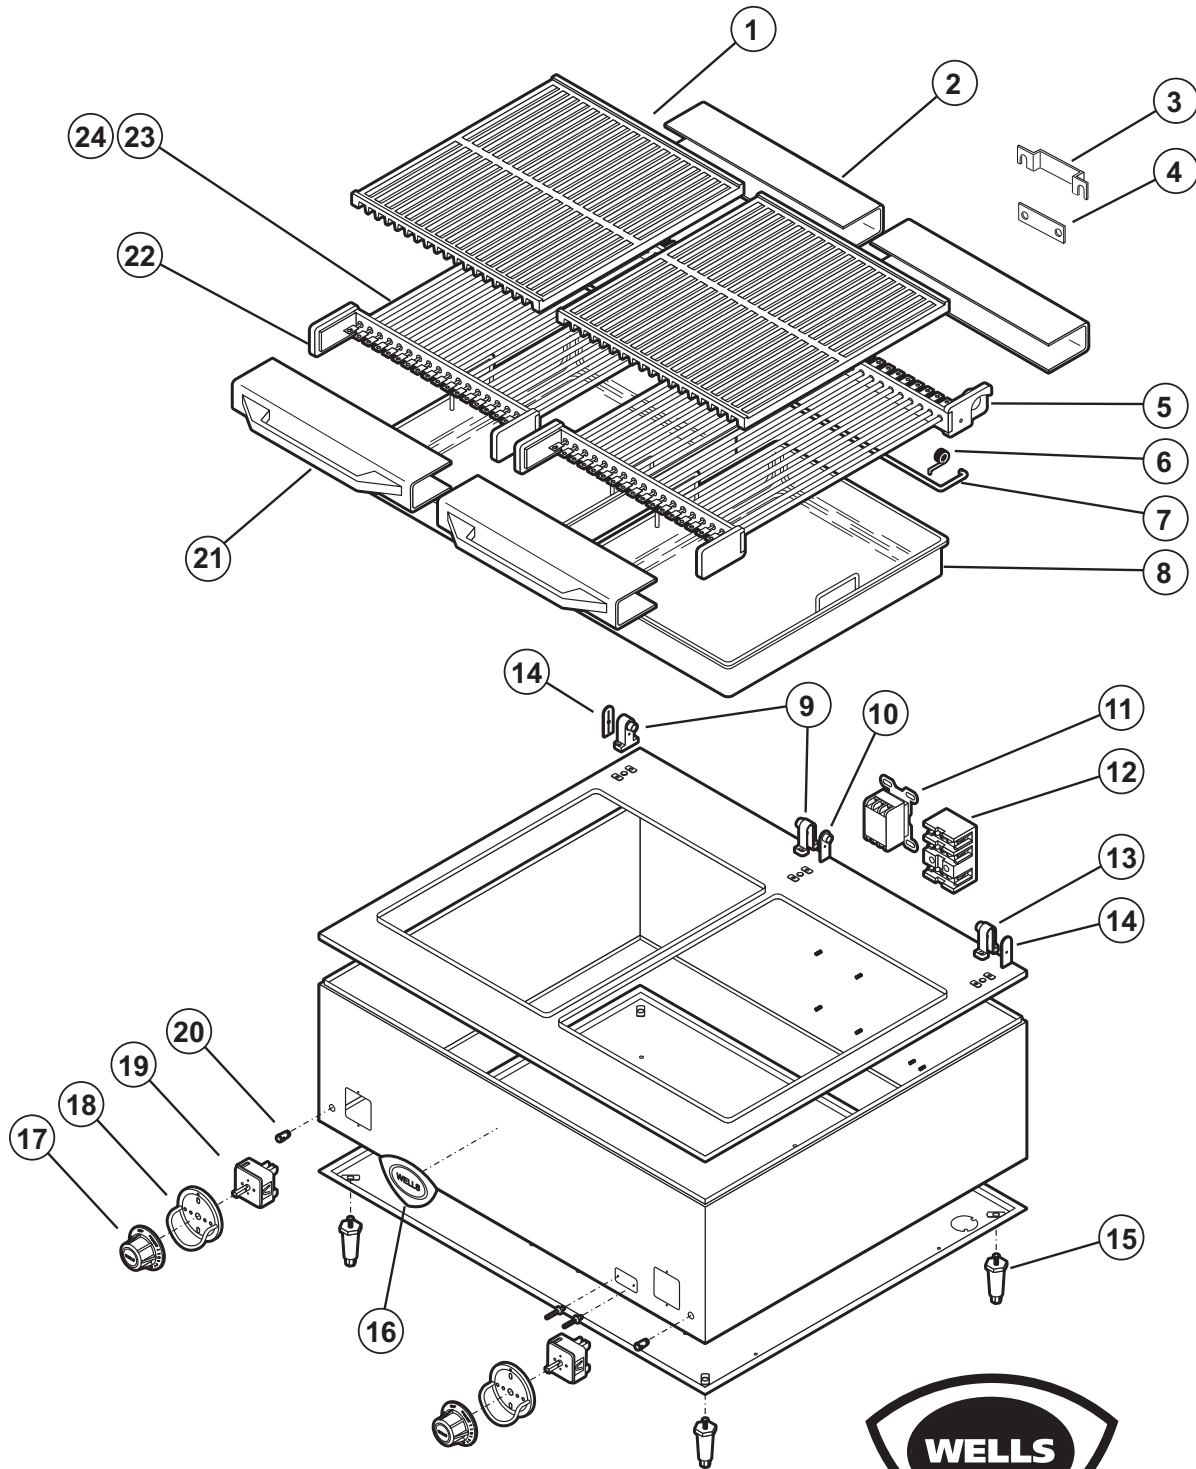

EXPLODED VIEW & PARTS LIST

**COUNTERTOP ELECTRIC
CHAR BROILER
MODEL B-50**

Model: B50 Electric Charbroiler

PL161

IL1730 Rev. C 7/27/11

161 2M-303672 OpManual for Countertop Electric Charbroilers

EXPLODED VIEW & PARTS LIST

B50 Electric Charbroiler			
Fig No	Part No	Qty	Description
1	H6-38623	2	GRATE MACH BROILER ASSY
2	H6-32740	2	COVER RR ELEM ASSY B44, B50
3	2E-30001	30	JUMPER, ELEMENT LONG
4	2E-30002	18	JMPR-ELEMENT, 1-1/4" BRLR
5	WS-57507	2	CASTING ASSY ELEM REAR
6	2P-32428	2	SPRING SUPPORT ROD
7	2A-32741	2	ROD HEAD SUPPORT ASSY
8	H6-35593	2	PAN GREASE B44-50
9	2A-32840	2	L PIVOT BRKT(use mount screw 2C-33890)
10	H6-33245	1	COVER DOUBLE PIVOT BRKT
11	2E-Z14960	1	CONTACTOR 40A 208/240COIL
12	WS-50131	2	TERM BLK KIT 3-POLE 85AMP
13	2A-32841	1	R PIVOT BRKT(use mount screw 2C-33890)
14	2A-32806	2	COVER PIVOT BRKT TUMBLED
15	2A-Z0314	4	FEET 4" DIE CAST.
	2A-30586	4	FEET ADJ 4" GRAY PLASTIC
16	2M-300534	1	TRADEMARK DOMED LABEL
17	2R-30371	2	KNOB ASSY WARMERS
18	D8-30256	2	TRIM RING ASSY
19	2E-34593	2	SW INF 240V B CAM 13/16S
20	2J-30516	2	LIGHT SIGNAL AMBER
21	WS-500687	2	KIT HANDLE B44/446 B50/506
	2R-300666		HANDLE BROILERS DIE CASTE
22	WS-57506	1	CASTING ASSY ELEM FRNT
23	WS-52737	2	ELEM ASSY 208V B44, B50
	WS-52738		ELEM ASSY 240V B44, B50
24	WS-50020	36	ELEM 104V 300W BROILER
	WS-50019		ELEM 115V 300V BROILER
NI	2E-35635	2	CAPCTR, .015
NI	2A-33038	4	FEET ADJ BROILER GRATES