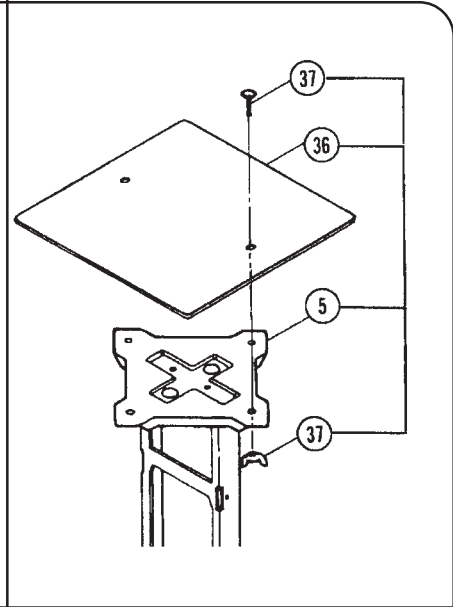

Parts List

UNIVERSAL DIAL-Standard

UNIVERSAL DIAL-Standard Parts List

ITEM	PART #	DESCRIPTION	QTY.	UNIT PRICE
1	YAM-1300-980001	Scale housing	1	\$11.00
	YAM-1300-982001	Scale housing, stainless steel models	1	17.25
2	YAM-1300-980002	Base	1	8.00
	YAM-1300-982002	Base, stainless steel models	1	23.00
	YAM-1300-984002	Base, M-50	1	9.25
3	YAM-1300-980003	Side panel, left	1	3.50
	YAM-1300-982003	Side panel, left, stainless steel models	1	11.50
4	YAM-1300-980004	Side panel, right	1	3.50
	YAM-1300-982004	Side panel, right, stainless steel models	1	11.50
5	YAM-1300-980015	Vertical lever assembly (new style)	1	12.75
	YAM-1300-980800	Circular plate vertical assembly (OUD-180)	1	17.25
	YAM-1300-984005	M-50PK/M-74PK vertical lever assembly	1	13.00
6	YAM-1300-980006	Lever mounting bracket	1	3.50
7	YAM-1300-980007	Horizontal lever	1	5.75
9	YAM-1300-980009	Rack tension spring	1	1.25
10	YAM-1300-980010	Rack lever assembly	1	9.25
11	YAM-1300-980011	Rack guiding bracket assembly	1	3.50
13	YAM-1300-980013	Zero adjusting assembly	1	17.25
	YAM-1300-982013	Zero adjusting assembly, stainless steel models	1	17.25
14	YAM-1300-980014	Zero adjustment knob	1	3.00
18	YAM-1300-980118	Weighing spring, 2 lb, includes calibrator and hanger	1	11.50
	YAM-1300-980318	Weighing spring, 5 lb, includes calibrator and hanger	1	11.50
	YAM-1300-980718	Weighing spring, 800 g, includes calibrator and hanger	1	11.50
	YAM-1300-980418	Weighing spring, 10 lb, includes calibrator and hanger	1	11.50
	YAM-1300-980818	Weighing spring, 4 kg, includes calibrator and hanger	1	11.50
	YAM-1300-980918	Weighing spring, 12 kg, includes calibrator and hanger	1	11.50
	YAM-1300-980518	Weighing spring, 20 lb, includes calibrator and hanger	1	11.50
	YAM-1300-980618	Weighing spring, 40 lb, includes calibrator and hanger	1	11.50
	YAM-1300-981518	Weighing spring, 1 kg, includes calibrator and hanger	1	13.75
	YAM-1300-981318	Weighing spring, 25 lb, includes calibrator and hanger	1	11.50
	YAM-1300-984018	M-50 Weighing spring, includes calibrator and hanger	1	14.50
	22	YAM-1300-980022	Stainless steel fulcrum rod, LONG	1
23	YAM-1300-980023	Rack lever fulcrum rod	1	2.25
24	YAM-1300-980024	Pinion assembly	1	11.25
	YAM-1300-986024	Pinion assembly, CW and BC-10 models	1	10.75
25	YAM-1280-OUD160	Air dashpot assembly (OUD-160)	1	55.00
32	YAM-1300-901577	Mounting screw	1	0.25
	YAM-1300-902579	Mounting screw, stainless steel models	1	0.50
33	YAM-1300-901558	Side panel screw	1	0.25
	YAM-1300-902543	Side panel screw, stainless steel models	1	0.25
35	YAM-1300-982035	Stainless steel snap-on platform	1	13.75
36	YAM-1300-984036	M-50 platform, flat	1	14.50