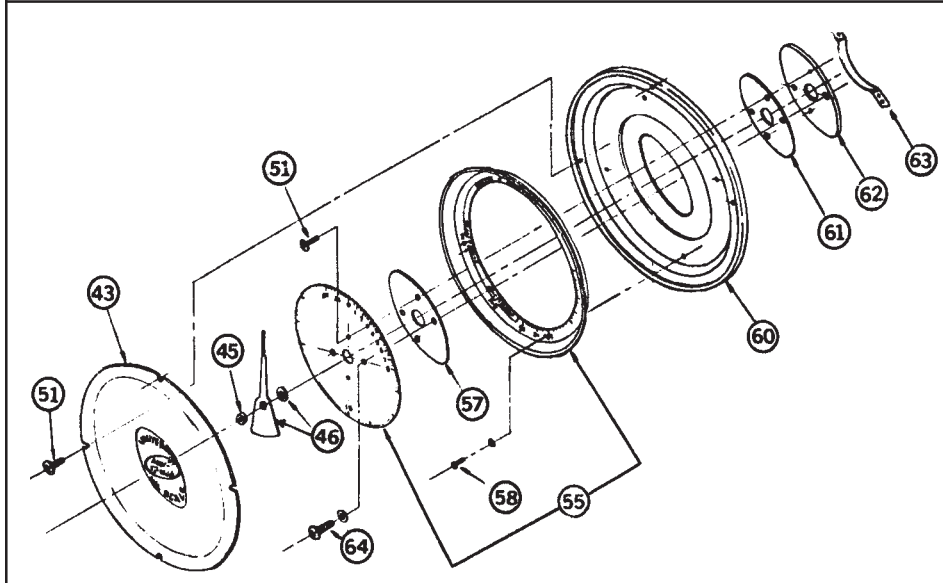

Parts List

UNIVERSAL DIAL-Standard

UNIVERSAL DIAL-Standard Parts List

ITEM	PART #	DESCRIPTION	QTY.	UNIT PRICE
1	YAM-1300-980001	Scale housing	1	\$11.00
	YAM-1300-982001	Scale housing, stainless steel models	1	17.25
2	YAM-1300-980002	Base	1	8.00
	YAM-1300-982002	Base, stainless steel models	1	23.00
	YAM-1300-984002	Base, M-50	1	9.25
3	YAM-1300-980003	Side panel, left	1	3.50
	YAM-1300-982003	Side panel, left, stainless steel models	1	11.50
4	YAM-1300-980004	Side panel, right	1	3.50
	YAM-1300-982004	Side panel, right, stainless steel models	1	11.50
5	YAM-1300-980015	Vertical lever assembly (new style)	1	12.75
	YAM-1300-980800	Circular plate vertical assembly (OUD-180)	1	17.25
	YAM-1300-984005	M-50PK/M-74PK vertical lever assembly	1	13.00
6	YAM-1300-980006	Lever mounting bracket	1	3.50
7	YAM-1300-980007	Horizontal lever	1	5.75
9	YAM-1300-980009	Rack tension spring	1	1.25
10	YAM-1300-980010	Rack lever assembly	1	9.25
11	YAM-1300-980011	Rack guiding bracket assembly	1	3.50
13	YAM-1300-980013	Zero adjusting assembly	1	17.25
	YAM-1300-982013	Zero adjusting assembly, stainless steel models	1	17.25
14	YAM-1300-980014	Zero adjustment knob	1	3.00
18	YAM-1300-980118	Weighing spring, 2 lb, includes calibrator and hanger	1	11.50
	YAM-1300-980318	Weighing spring, 5 lb, includes calibrator and hanger	1	11.50
	YAM-1300-980718	Weighing spring, 800 g, includes calibrator and hanger	1	11.50
	YAM-1300-980418	Weighing spring, 10 lb, includes calibrator and hanger	1	11.50
	YAM-1300-980818	Weighing spring, 4 kg, includes calibrator and hanger	1	11.50
	YAM-1300-980918	Weighing spring, 12 kg, includes calibrator and hanger	1	11.50
	YAM-1300-980518	Weighing spring, 20 lb, includes calibrator and hanger	1	11.50
	YAM-1300-980618	Weighing spring, 40 lb, includes calibrator and hanger	1	11.50
	YAM-1300-981518	Weighing spring, 1 kg, includes calibrator and hanger	1	13.75
	YAM-1300-981318	Weighing spring, 25 lb, includes calibrator and hanger	1	11.50
	YAM-1300-984018	M-50 Weighing spring, includes calibrator and hanger	1	14.50
	22	YAM-1300-980022	Stainless steel fulcrum rod, LONG	1
23	YAM-1300-980023	Rack lever fulcrum rod	1	2.25
24	YAM-1300-980024	Pinion assembly	1	11.25
	YAM-1300-986024	Pinion assembly, CW and BC-10 models	1	10.75
25	YAM-1280-OUD160	Air dashpot assembly (OUD-160)	1	55.00
32	YAM-1300-901577	Mounting screw	1	0.25
	YAM-1300-902579	Mounting screw, stainless steel models	1	0.50
33	YAM-1300-901558	Side panel screw	1	0.25
	YAM-1300-902543	Side panel screw, stainless steel models	1	0.25
35	YAM-1300-982035	Stainless steel snap-on platform	1	13.75
36	YAM-1300-984036	M-50 platform, flat	1	14.50