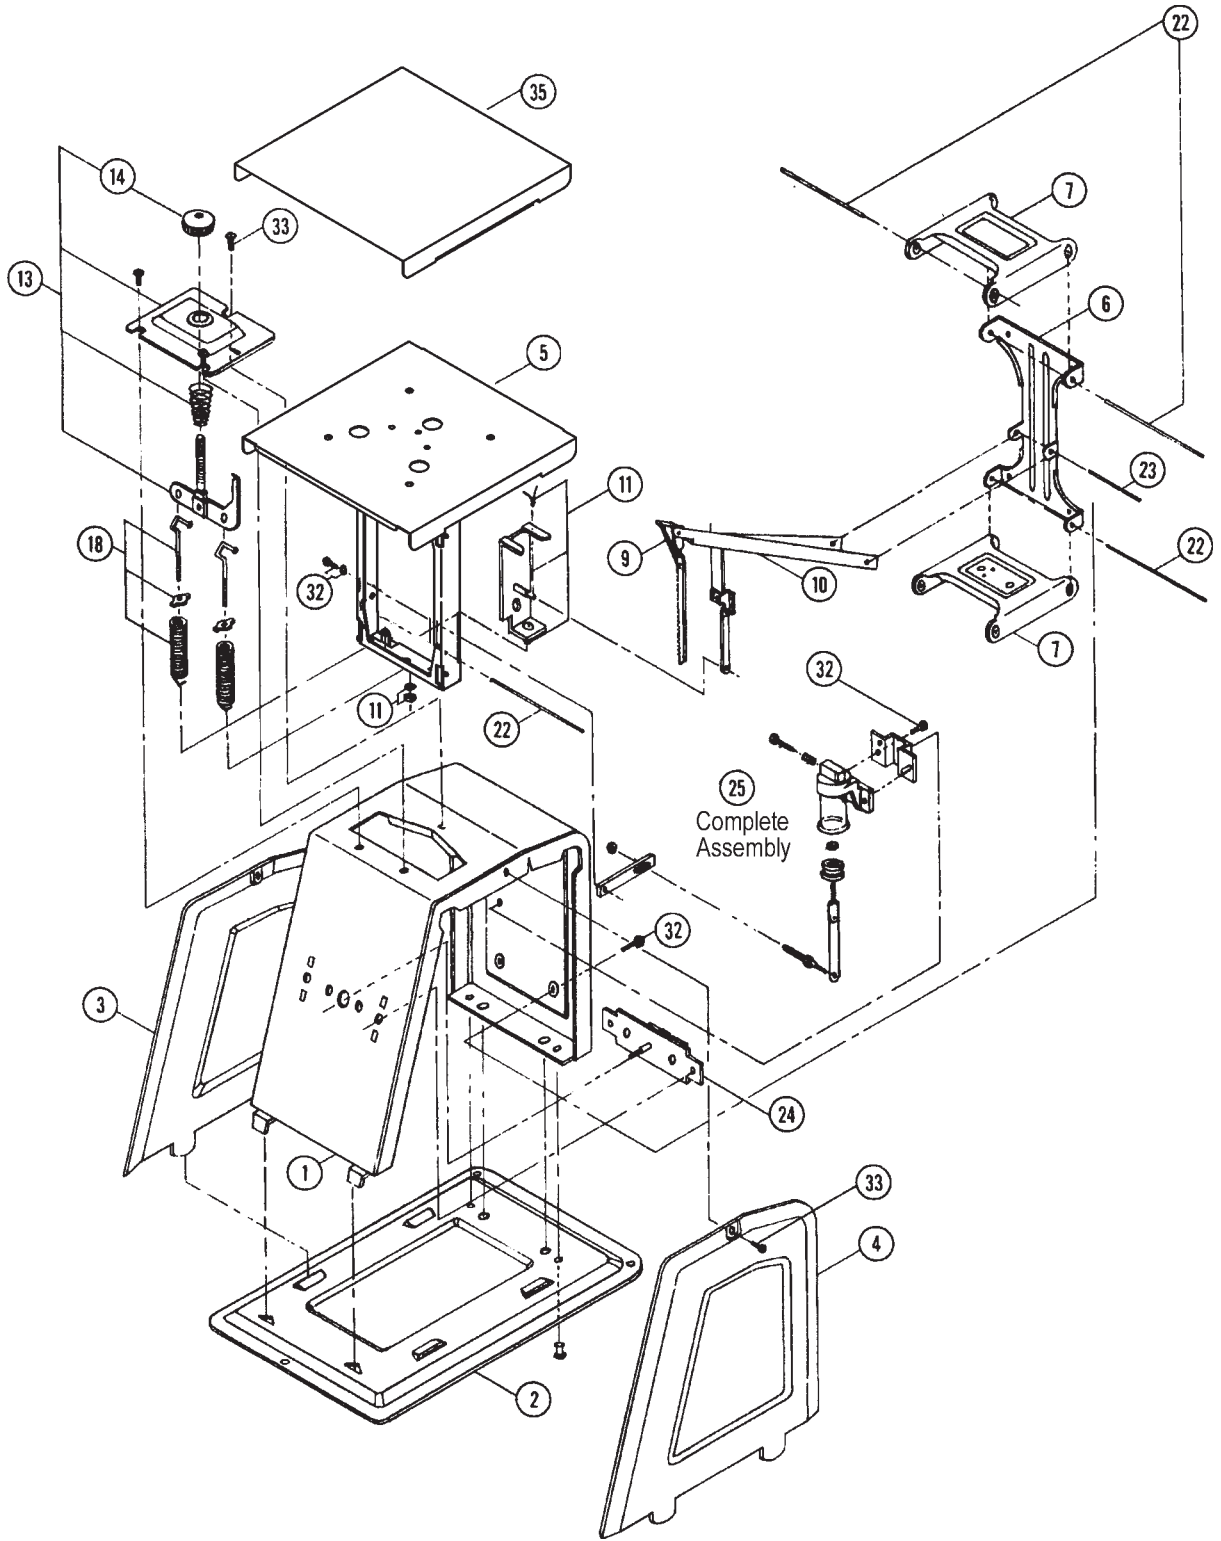

UNIVERSAL DIAL-Standard Parts List

YCO-1025-07-08

1/5

Yamato

YAMATO CORPORATION
1775 S. Murray Blvd.
Colorado Springs, CO 80916 USA
Tel (719) 591-1500 Fax (719) 591-1045

YAMATO TECH CORPORATION
#112-19425 Langley By-Pass
Surrey, B.C. V3S 6K1 Canada
Tel (604) 533-2338 Fax (604) 533-0827