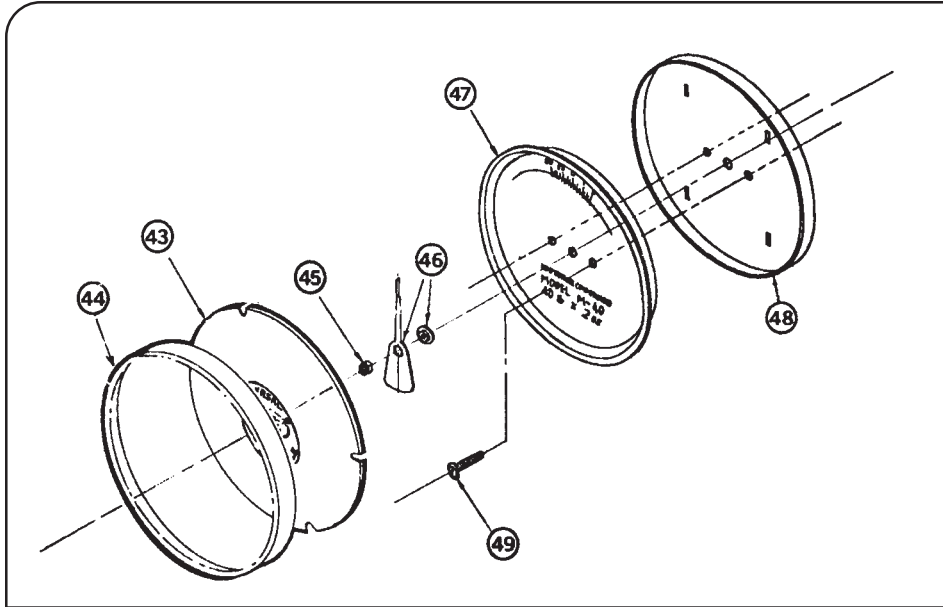

Parts List

UNIVERSAL DIAL-Standard

UNIVERSAL DIAL-Standard Parts List

ITEM	PART #	DESCRIPTION	QTY.	UNIT PRICE
1	YAM-1300-980001	Scale housing	1	\$11.00
	YAM-1300-982001	Scale housing, stainless steel models	1	17.25
2	YAM-1300-980002	Base	1	8.00
	YAM-1300-982002	Base, stainless steel models	1	23.00
	YAM-1300-984002	Base, M-50	1	9.25
3	YAM-1300-980003	Side panel, left	1	3.50
	YAM-1300-982003	Side panel, left, stainless steel models	1	11.50
4	YAM-1300-980004	Side panel, right	1	3.50
	YAM-1300-982004	Side panel, right, stainless steel models	1	11.50
5	YAM-1300-980015	Vertical lever assembly (new style)	1	12.75
	YAM-1300-980800	Circular plate vertical assembly (OUD-180)	1	17.25
	YAM-1300-984005	M-50PK/M-74PK vertical lever assembly	1	13.00
6	YAM-1300-980006	Lever mounting bracket	1	3.50
7	YAM-1300-980007	Horizontal lever	1	5.75
9	YAM-1300-980009	Rack tension spring	1	1.25
10	YAM-1300-980010	Rack lever assembly	1	9.25
11	YAM-1300-980011	Rack guiding bracket assembly	1	3.50
13	YAM-1300-980013	Zero adjusting assembly	1	17.25
	YAM-1300-982013	Zero adjusting assembly, stainless steel models	1	17.25
14	YAM-1300-980014	Zero adjustment knob	1	3.00
18	YAM-1300-980118	Weighing spring, 2 lb, includes calibrator and hanger	1	11.50
	YAM-1300-980318	Weighing spring, 5 lb, includes calibrator and hanger	1	11.50
	YAM-1300-980718	Weighing spring, 800 g, includes calibrator and hanger	1	11.50
	YAM-1300-980418	Weighing spring, 10 lb, includes calibrator and hanger	1	11.50
	YAM-1300-980818	Weighing spring, 4 kg, includes calibrator and hanger	1	11.50
	YAM-1300-980918	Weighing spring, 12 kg, includes calibrator and hanger	1	11.50
	YAM-1300-980518	Weighing spring, 20 lb, includes calibrator and hanger	1	11.50
	YAM-1300-980618	Weighing spring, 40 lb, includes calibrator and hanger	1	11.50
	YAM-1300-981518	Weighing spring, 1 kg, includes calibrator and hanger	1	13.75
	YAM-1300-981318	Weighing spring, 25 lb, includes calibrator and hanger	1	11.50
	YAM-1300-984018	M-50 Weighing spring, includes calibrator and hanger	1	14.50
	22	YAM-1300-980022	Stainless steel fulcrum rod, LONG	1
23	YAM-1300-980023	Rack lever fulcrum rod	1	2.25
24	YAM-1300-980024	Pinion assembly	1	11.25
	YAM-1300-986024	Pinion assembly, CW and BC-10 models	1	10.75
25	YAM-1280-OUD160	Air dashpot assembly (OUD-160)	1	55.00
32	YAM-1300-901577	Mounting screw	1	0.25
	YAM-1300-902579	Mounting screw, stainless steel models	1	0.50
33	YAM-1300-901558	Side panel screw	1	0.25
	YAM-1300-902543	Side panel screw, stainless steel models	1	0.25
35	YAM-1300-982035	Stainless steel snap-on platform	1	13.75
36	YAM-1300-984036	M-50 platform, flat	1	14.50