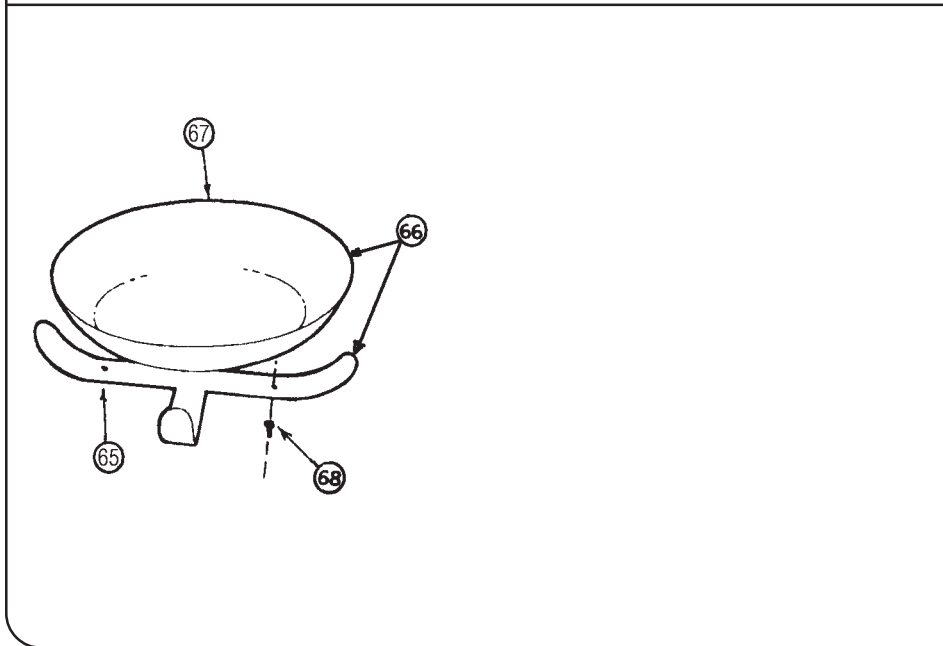

Parts List

UNIVERSAL DIAL-Standard

UNIVERSAL DIAL-Standard Parts List

ITEM	PART #	DESCRIPTION	QTY.	UNIT PRICE
1	YAM-1300-980001	Scale housing	1	\$11.00
	YAM-1300-982001	Scale housing, stainless steel models	1	17.25
2	YAM-1300-980002	Base	1	8.00
	YAM-1300-982002	Base, stainless steel models	1	23.00
	YAM-1300-984002	Base, M-50	1	9.25
3	YAM-1300-980003	Side panel, left	1	3.50
	YAM-1300-982003	Side panel, left, stainless steel models	1	11.50
4	YAM-1300-980004	Side panel, right	1	3.50
	YAM-1300-982004	Side panel, right, stainless steel models	1	11.50
5	YAM-1300-980015	Vertical lever assembly (new style)	1	12.75
	YAM-1300-980800	Circular plate vertical assembly (OUD-180)	1	17.25
	YAM-1300-984005	M-50PK/M-74PK vertical lever assembly	1	13.00
6	YAM-1300-980006	Lever mounting bracket	1	3.50
7	YAM-1300-980007	Horizontal lever	1	5.75
9	YAM-1300-980009	Rack tension spring	1	1.25
10	YAM-1300-980010	Rack lever assembly	1	9.25
11	YAM-1300-980011	Rack guiding bracket assembly	1	3.50
13	YAM-1300-980013	Zero adjusting assembly	1	17.25
	YAM-1300-982013	Zero adjusting assembly, stainless steel models	1	17.25
14	YAM-1300-980014	Zero adjustment knob	1	3.00
18	YAM-1300-980118	Weighing spring, 2 lb, includes calibrator and hanger	1	11.50
	YAM-1300-980318	Weighing spring, 5 lb, includes calibrator and hanger	1	11.50
	YAM-1300-980718	Weighing spring, 800 g, includes calibrator and hanger	1	11.50
	YAM-1300-980418	Weighing spring, 10 lb, includes calibrator and hanger	1	11.50
	YAM-1300-980818	Weighing spring, 4 kg, includes calibrator and hanger	1	11.50
	YAM-1300-980918	Weighing spring, 12 kg, includes calibrator and hanger	1	11.50
	YAM-1300-980518	Weighing spring, 20 lb, includes calibrator and hanger	1	11.50
	YAM-1300-980618	Weighing spring, 40 lb, includes calibrator and hanger	1	11.50
	YAM-1300-981518	Weighing spring, 1 kg, includes calibrator and hanger	1	13.75
	YAM-1300-981318	Weighing spring, 25 lb, includes calibrator and hanger	1	11.50
	YAM-1300-984018	M-50 Weighing spring, includes calibrator and hanger	1	14.50
	22	YAM-1300-980022	Stainless steel fulcrum rod, LONG	1
23	YAM-1300-980023	Rack lever fulcrum rod	1	2.25
24	YAM-1300-980024	Pinion assembly	1	11.25
	YAM-1300-986024	Pinion assembly, CW and BC-10 models	1	10.75
25	YAM-1280-OUD160	Air dashpot assembly (OUD-160)	1	55.00
32	YAM-1300-901577	Mounting screw	1	0.25
	YAM-1300-902579	Mounting screw, stainless steel models	1	0.50
33	YAM-1300-901558	Side panel screw	1	0.25
	YAM-1300-902543	Side panel screw, stainless steel models	1	0.25
35	YAM-1300-982035	Stainless steel snap-on platform	1	13.75
36	YAM-1300-984036	M-50 platform, flat	1	14.50